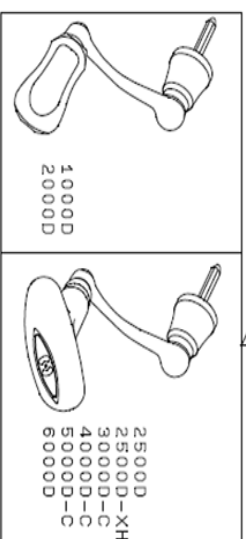

REEL NAME	MGFT CODE	KEY NO	PARTS CODE	DESCRIPTION
20 LEGALIS LT 5000D-C		1	6Q352901	DRAG KNOB
20 LEGALIS LT 5000D-C		2	6Q346101	DRAG RING
20 LEGALIS LT 5000D-C		3	6Q621901	DRAG DISC WASHER
20 LEGALIS LT 5000D-C		4	6J546801	DRAG WASHER
20 LEGALIS LT 5000D-C		5	6Q346001	DRAG LIP WASHER
20 LEGALIS LT 5000D-C		2*6	6Q691401	SPOOL ASSY (2-6)
20 LEGALIS LT 5000D-C		7	6E398003	SPOOL WASHER (A)
20 LEGALIS LT 5000D-C		8	6Q348502	SPOOL WASHER (B)
20 LEGALIS LT 5000D-C		9	6H416101	CLICK LEAF SPRING
20 LEGALIS LT 5000D-C		10	6M021401	CLICK HOLDER
20 LEGALIS LT 5000D-C		11	6Q344001	CLICK HOLDER WASHER
20 LEGALIS LT 5000D-C		12	6Q122401	ROTOR NUT
20 LEGALIS LT 5000D-C		13	6H022701	ROTOR NUT SCREW
20 LEGALIS LT 5000D-C		14	6Q129223	ROTOR
20 LEGALIS LT 5000D-C		15	6H413601	KICK LEVER SPRING
20 LEGALIS LT 5000D-C		16	6Q129301	KICK LEVER
20 LEGALIS LT 5000D-C		17	6H417701	KICK LEVER SCREW
20 LEGALIS LT 5000D-C		18	6Q129501	ARMLEVER SHAFT
20 LEGALIS LT 5000D-C		19	6H576101	ARMLEVER SHAFT PLATE
20 LEGALIS LT 5000D-C		20	6H414201	ARMLEVER SPRING
20 LEGALIS LT 5000D-C		21	6Q121501	ARMLEVER SPRING HOLDER
20 LEGALIS LT 5000D-C		22	6Q129601	ARMLEVER SPRING COVER
20 LEGALIS LT 5000D-C		23	6Q342901	ARMLEVER SPRING COVER SCREW
20 LEGALIS LT 5000D-C		24	6Q121622	ARMLEVER
20 LEGALIS LT 5000D-C		25	6Q121701	ARMLEVER SCREW COLLER
20 LEGALIS LT 5000D-C		26	6Q343401	ARMLEVER SCREW
20 LEGALIS LT 5000D-C		27	6G195602	ROLLER SCREW
20 LEGALIS LT 5000D-C		28	6G195501	ROLLER COLLAR (A)
20 LEGALIS LT 5000D-C		29	6G220701	ROLLER COLLAR (B)
20 LEGALIS LT 5000D-C		30	6J089902	LINE ROLLER
20 LEGALIS LT 5000D-C		31	6Q203401	ROLLER COLLAR (C)
20 LEGALIS LT 5000D-C		32	6Q129701	BAIL ASSY
20 LEGALIS LT 5000D-C		33	6G837101	SEALED PLATE SCREW
20 LEGALIS LT 5000D-C		34	6Q129001	SEALED PLATE
20 LEGALIS LT 5000D-C		35	6J388401	ONEWAY CLUTCH
20 LEGALIS LT 5000D-C		36	6J001403	CLUTCH RING
20 LEGALIS LT 5000D-C		37	6Q126201	PINION BEARING PLATE SCREW
20 LEGALIS LT 5000D-C		38	6Q195601	PINION BEARING PLATE
20 LEGALIS LT 5000D-C		39	6G535104	PINION BALL BEARING(A)
20 LEGALIS LT 5000D-C		40	63758502	PINION BALL BEARING(A) WASHER
20 LEGALIS LT 5000D-C		41	6Q351201	PINION GEAR
20 LEGALIS LT 5000D-C		42	6H931701	PINION BALL BEARING(B) SPRING WASHER
20 LEGALIS LT 5000D-C		43	6G466202	PINION BALL BEARING(B)
20 LEGALIS LT 5000D-C		44		PINION BALL BEARING(B) COLLAR
20 LEGALIS LT 5000D-C		45	6Q690701	BODY
20 LEGALIS LT 5000D-C		46	6Q351001	MAIN SHAFT
20 LEGALIS LT 5000D-C		47	6Q126302	OSCILLATING POST(A)
20 LEGALIS LT 5000D-C		48	6Q119102	OSCILLATING POST(B)
20 LEGALIS LT 5000D-C		49	6Q118101	STOPPER CAM
20 LEGALIS LT 5000D-C		50	6H697801	STOPPER LEVER SPRING
20 LEGALIS LT 5000D-C		51	6Q118001	STOPPER LEVER
20 LEGALIS LT 5000D-C		52	6Q674801	REAR COVER
20 LEGALIS LT 5000D-C		53	6Q342901	REAR COVER SCREW
20 LEGALIS LT 5000D-C		54	6H595701	OSCILLATING GEAR WASHER
20 LEGALIS LT 5000D-C		55	6Q350901	OSCILLATING GEAR
20 LEGALIS LT 5000D-C		56	6G466001	OSCILLATING GEAR O-RING
20 LEGALIS LT 5000D-C		57	6H129201	OSCILLATING GEAR BEARING WASHER
20 LEGALIS LT 5000D-C		58	6G469005	OSCILLATING GEAR BALL BEARING
20 LEGALIS LT 5000D-C		59	6Q126101	OSCILLATING GEAR SCREW
20 LEGALIS LT 5000D-C		60	6G670501	DRIVE GEAR O-RING