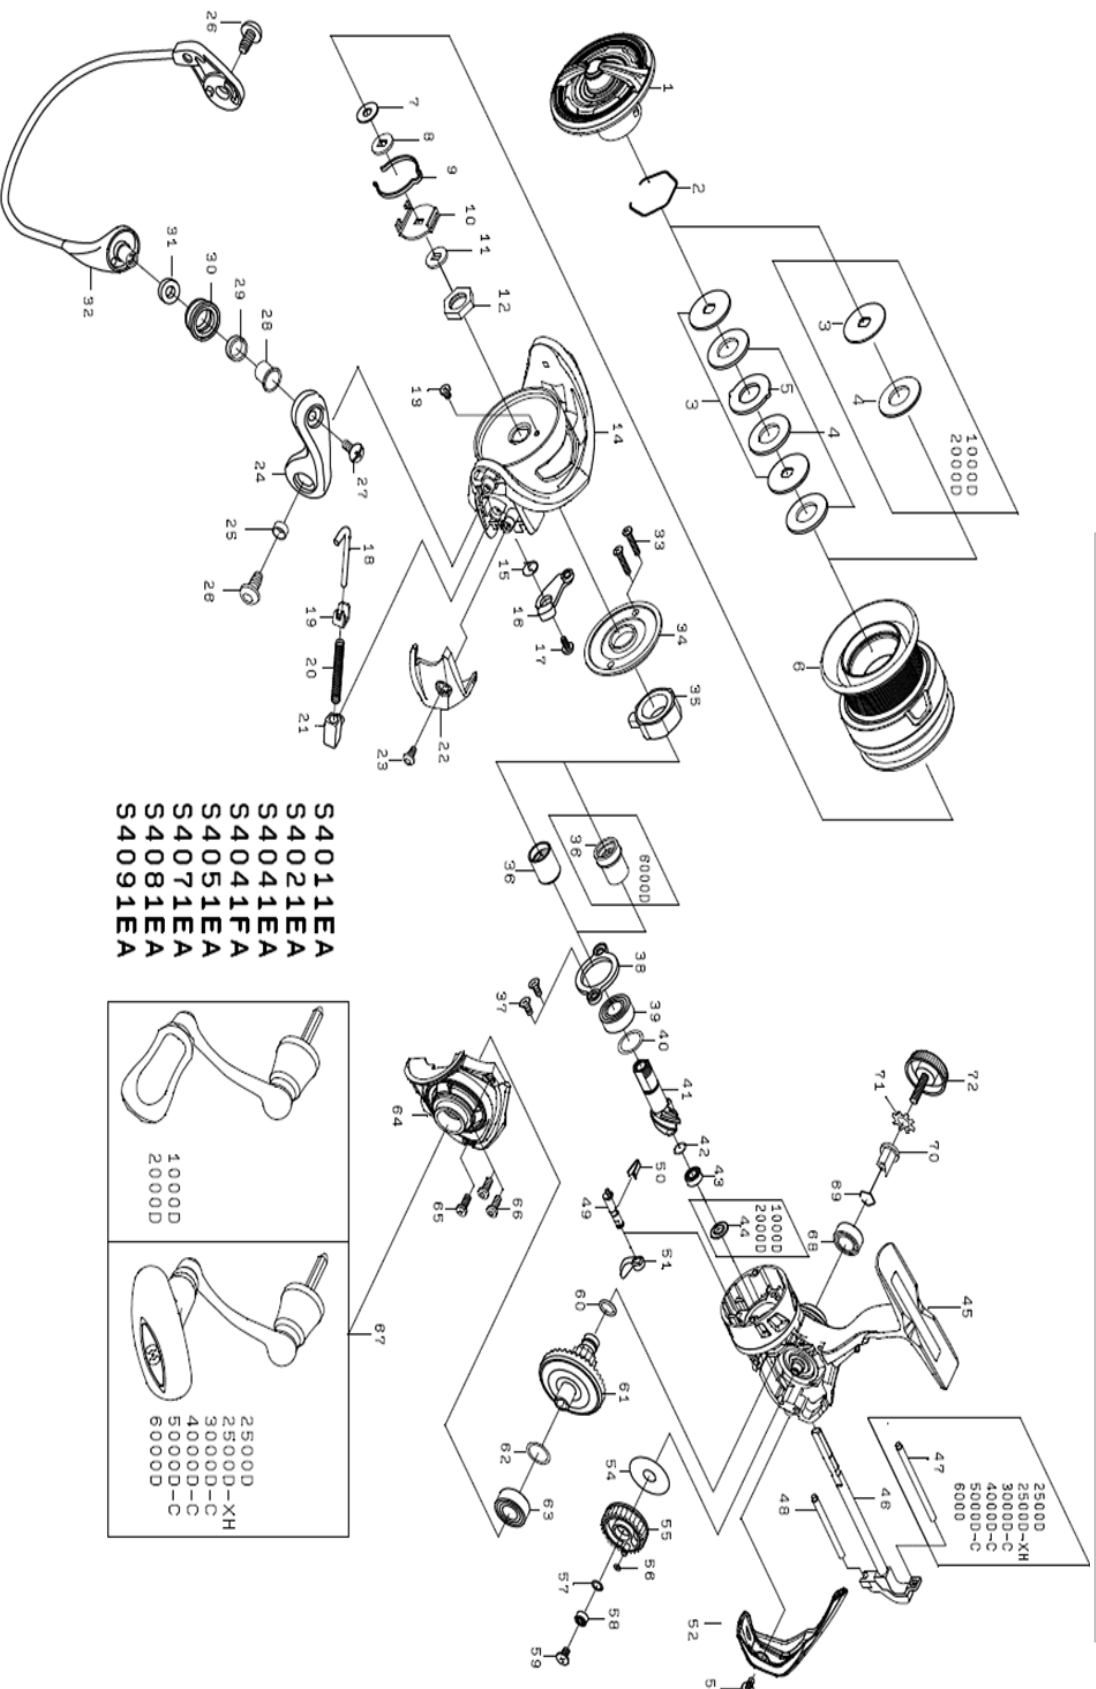

20 LEGALIS LT 5000D-C

Feel Alive.

Please quote by part number, not key number when ordering.
spares@daiwaaustralia.com.au PH: (02) 8644 8644

- S4011EA
- S4021EA
- S4041EA
- S4041FA
- S4051EA
- S4071EA
- S4081EA
- S4091EA